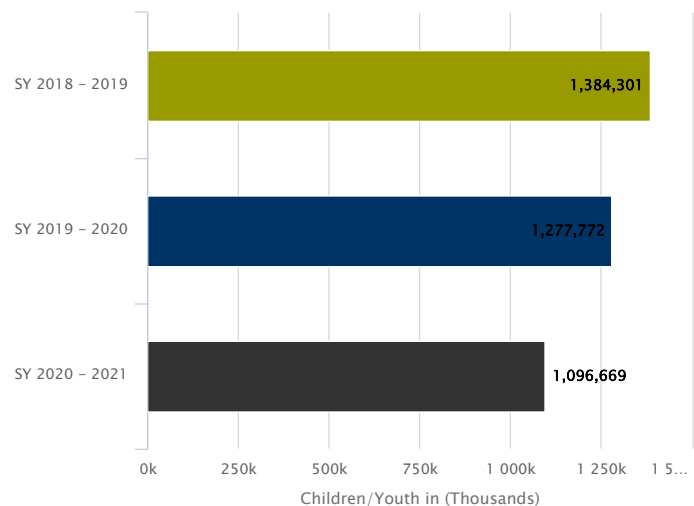

Number of Homeless Children/Youth Enrolled in Public School by Year

Note: Includes all enrolled homeless children and youth in grades PK through 12. COVID-19 operations impacted the identification of eligible students. Please use the data with caution.

Subgroups of Homeless Children/Youth

Number of homeless children/youth enrolled in public schools who are:

Subgroup Type	SY 2018-2019	SY 2019-2020	SY 2020-2021
Children with disabilities (IDEA)	266,739	244,737	220,599
Limited English Proficient (LEP) students	226,724	217,067	193,559
Migratory children/youth	16,938	15,667	15,124
Unaccompanied homeless youth	125,729	112,822	94,363