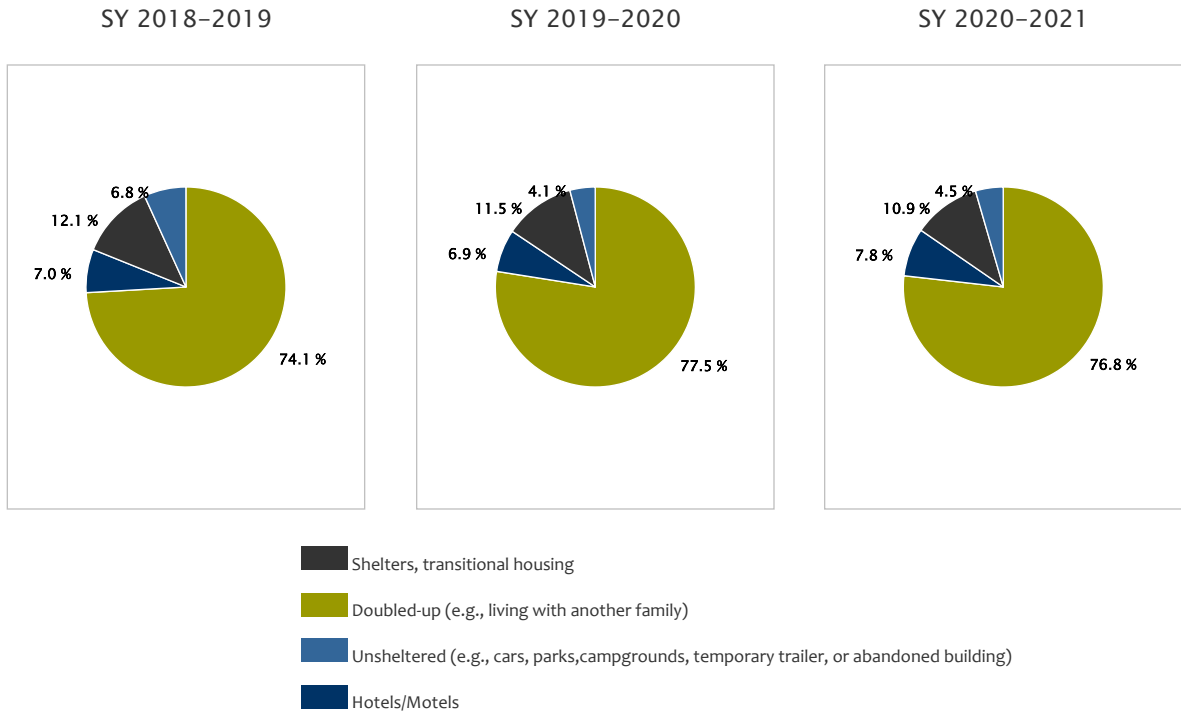

Note: These subgroups are not mutually exclusive. It is possible for homeless students to be counted in more than one subgroup.

Percentage of homeless children/youth enrolled in public schools by type of primary nighttime residence

Summary Sheets and Additional Data:

- Download a .PDF report of the data presented on this page.
- Download a spreadsheet of McKinney-Vento Education for Homeless Children and Youth Actual State Funding Allocations by year for all states.
- Click [here](#) to go to the U.S. Department of Education's webpage for State Tables of agency program fund allocations.